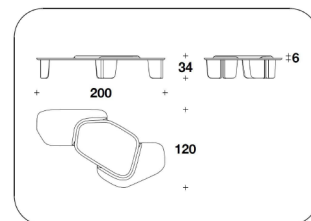

Price **¥13,097,700** (税込)

Brand BENTLEY HOME Upholstery

Dimensions W.200 ×D.120 ×H.34cm

Description The Thames coffee tables, available as two or three piece sets, sum up Bentley Home's new vision, based on painstaking attention to sustainable materials and manual skills. Their atoll-like design features a contrasting core "set" inside dynamically curved crevice-like patterns. The legs are well-defined, while elegant veining patterns

## センターテーブル

TVLCCHI40E+39E+41L

W.	200	cm
D.	120	cm
H.	34	cm
		kg